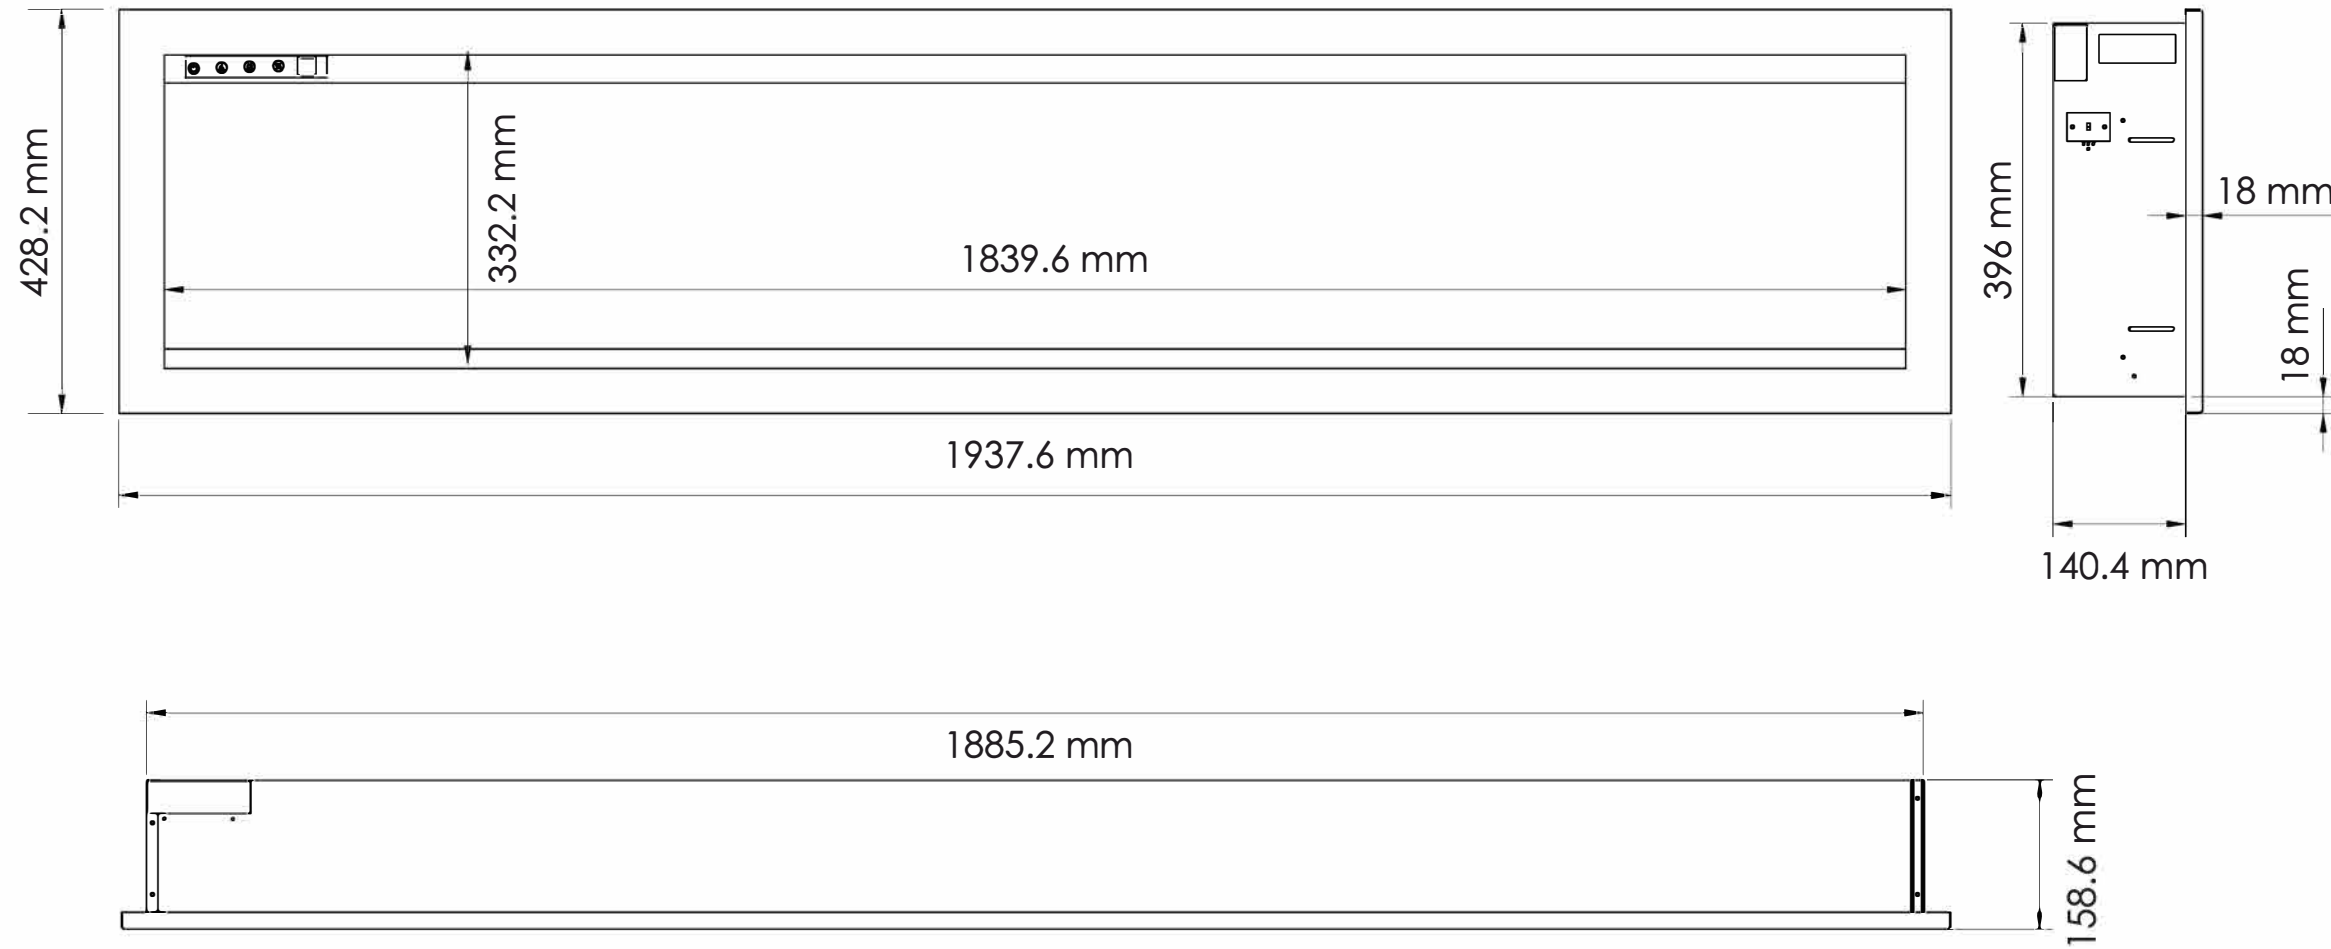

TECHNICAL SPECIFICATIONS		
VOLTS	120	
AMPS	12.5	
WATTS	1200	
HEATER	HIGH	1200 watts
	LOW	600 watts
NO HEATER	36 watts max	
LAMPS	QUANTITY	LED
	WATTS	
	TOTAL WATTS	22 watts
ROTOR MOTOR	1 at 5 watts	
HEIGHT, WIDTH, DEPTH	15 5/8 x 74 1/4 x 5 1/2	
GLASS VIEWING OPENING	13 1/8 x 72 3/8	
SURROUND SIZE	16 7/8 x 76 1/4	
SHIPPING SIZE	19 1/2 x 81 1/4 x 9 1/4	
SHIPPING WEIGHT		
	UNIT	
	STEEL FRONT	Included
PLUG LOCATION	Left Side	
CORD LENGTH	70 7/8"	
APPROX. HEATING AREA	400 sq ft	

SERIES WM	MODEL WM-74		REV 1
SCALE 1" = 1'-0"	DATE: 10/15/2018		SHEET 1 OF 1

TECHNICAL SPECIFICATIONS		
VOLTS	120	
AMPS	12.5	
WATTS	1200	
HEATER	HIGH	1200 watts
	LOW	600 watts
NO HEATER	50 watts max	
LAMPS	QUANTITY	LED
	WATTS	
	TOTAL WATTS	22 watts
ROTOR MOTOR	1 at 5 watts	
HEIGHT, WIDTH, DEPTH	39.6 x 188.5 x 14 cm	
GLASS VIEWING OPENING	33.2 x 184 cm	
SURROUND SIZE	42.8 x 193.8 cm	
SHIPPING SIZE	49.3 x 206.2 x 23 cm	
SHIPPING WEIGHT		
	UNIT	
	GLASS FRONT	Included
PLUG LOCATION	Left Side	
CORD LENGTH	193 cm	
APPROX. HEATING AREA	37 sqm	

SERIES WM	MODEL WM 74		REV 1
SCALE 1:12	DATE: 10/15/2018		SHEET 1 OF 1