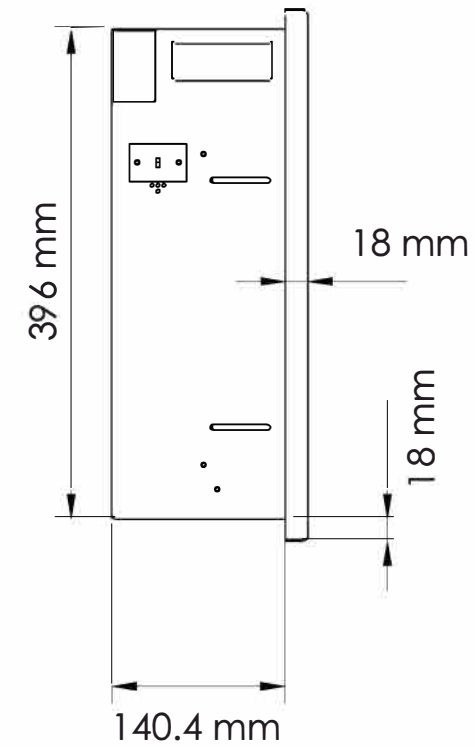

TECHNICAL SPECIFICATIONS		
VOLTS	120	
AMPS	12.5	
WATTS	1200	
HEATER	HIGH	1200 watts
	LOW	600 watts
NO HEATER	33watts max	
LAMPS	QUANTITY	LED
	WATTS	
	TOTAL WATTS	22 watts
ROTOR MOTOR	1 at 5 watts	
HEIGHT, WIDTH, DEPTH	15 5/8 x 50 1/4 x 5 1/2	
GLASS VIEWING OPENING	13 1/8 x 48 1/2	
SURROUND SIZE	16 7/8 x 52 1/4	
SHIPPING SIZE	19 1/2 x 57 1/4 x 9 1/4	
SHIPPING WEIGHT		
	UNIT	
	STEEL FRONT	Included
PLUG LOCATION	Left Side	
CORD LENGTH	70 7/8"	
APPROX. HEATING AREA	400 sq ft	

SERIES WM	MODEL WM-50		REV 1
SCALE 1" = 1'-0"	DATE: 10/15/2018		SHEET 1 OF 1

TECHNICAL SPECIFICATIONS

VOLTS		120
AMPS		12.5
WATTS		1200
HEATER	HIGH	1200 watts
	LOW	600 watts
NO HEATER		33 watts max
LAMPS	QUANTITY	LED
	WATTS	
	TOTAL WATTS	22 watts
ROTOR MOTOR		1 at 5 watts
HEIGHT, WIDTH, DEPTH		39.6 x 127.6 x 14 cm
GLASS VIEWING OPENING		33.2 x 123.1 cm
SURROUND SIZE		42.8 x 132.7 cm
SHIPPING SIZE		49.3 x 145.2 x 23 cm
SHIPPING WEIGHT		
	UNIT	
	GLASS FRONT	Included
PLUG LOCATION		Left Side
CORD LENGTH		180 cm
APPROX. HEATING AREA		37 sqm

SERIES WM	MODEL WM-50		REV 1
SCALE 1:12	DATE: 10/15/2018		SHEET 1 OF 1