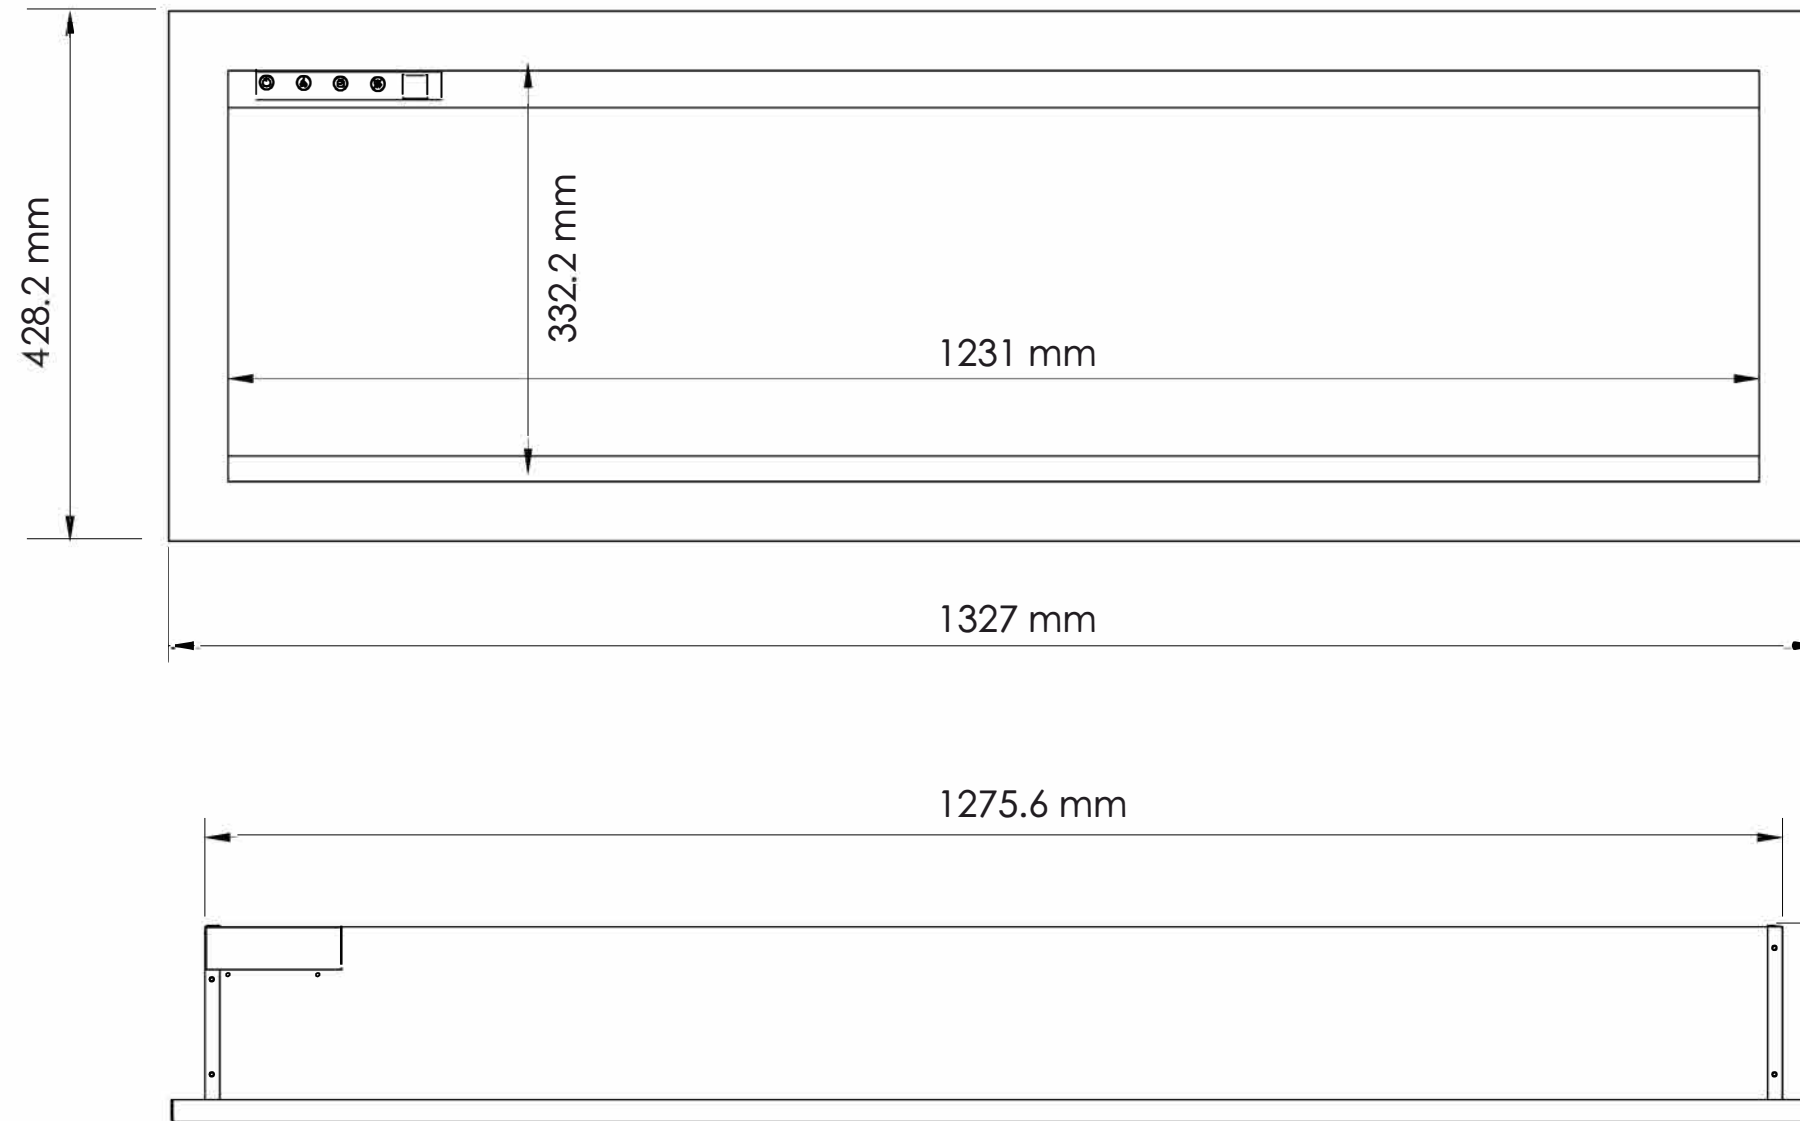

TECHNICAL SPECIFICATIONS		
VOLTS	120	
AMPS	12.5	
WATTS	1200	
HEATER	HIGH	1200 watts
	LOW	600 watts
NO HEATER	33watts max	
LAMPS	QUANTITY	LED
	WATTS	
	TOTAL WATTS	22 watts
ROTOR MOTOR	1 at 5 watts	
HEIGHT, WIDTH, DEPTH	15 5/8 x 50 1/4 x 5 1/2	
GLASS VIEWING OPENING	13 1/8 x 48 1/2	
SURROUND SIZE	16 7/8 x 52 1/4	
SHIPPING SIZE	19 1/2 x 57 1/4 x 9 1/4	
SHIPPING WEIGHT		
	UNIT	
	STEEL FRONT	Included
PLUG LOCATION	Left Side	
CORD LENGTH	70 7/8"	
APPROX. HEATING AREA	400 sq ft	

SERIES WM	MODEL WM-50		REV 1
SCALE 1" = 1'-0"	DATE: 10/15/2018		SHEET 1 OF 1

TECHNICAL SPECIFICATIONS

VOLTS		120
AMPS		12.5
WATTS		1200
HEATER	HIGH	1200 watts
	LOW	600 watts
NO HEATER		33 watts max
LAMPS	QUANTITY	LED
	WATTS	
	TOTAL WATTS	22 watts
ROTOR MOTOR		1 at 5 watts
HEIGHT, WIDTH, DEPTH		39.6 x 127.6 x 14 cm
GLASS VIEWING OPENING		33.2 x 123.1 cm
SURROUND SIZE		42.8 x 132.7 cm
SHIPPING SIZE		49.3 x 145.2 x 23 cm
SHIPPING WEIGHT		
	UNIT	
	GLASS FRONT	Included
PLUG LOCATION		Left Side
CORD LENGTH		180 cm
APPROX. HEATING AREA		37 sqm

SERIES WM	MODEL WM-50		REV 1
SCALE 1:12	DATE: 10/15/2018		SHEET 1 OF 1