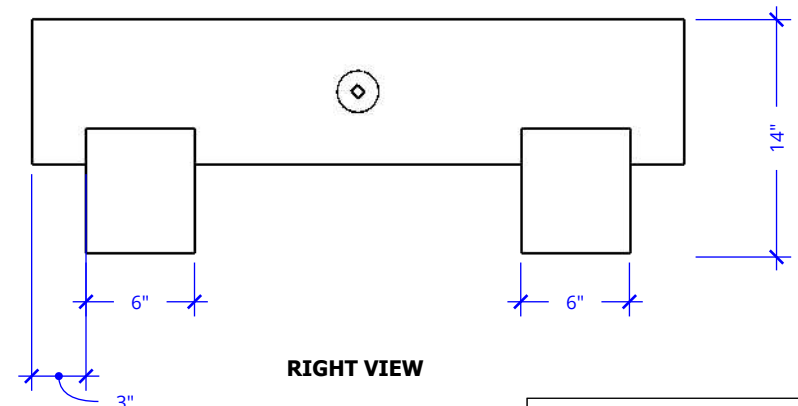

SEAL ROCK FIRE PIT - 60" x 60"

Powder Coat

ISOMETRIC VIEW

TOP VIEW

FRONT VIEW

RIGHT VIEW

60" x 60" Seal Rock Fire Pit - 14" Height - Powder Coat Metal	
SKU	OPT-SEALPC60(XXXX)
Material	Powder Coat
Finish	TBD
Gas Type	Natural Gas/Liquid Propane
BTUs	65,000
Sugg. Fire Glass	183 Lbs