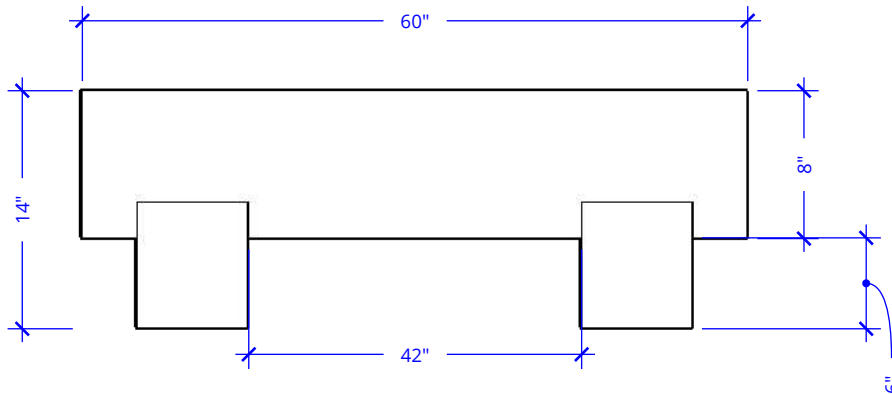

SEAL ROCK FIRE PIT - 60" x 60"

Powder Coat

ISOMETRIC VIEW

TOP VIEW

FRONT VIEW

RIGHT VIEW

60" x 60" Seal Rock Fire Pit - 14" Height - Powder Coat Metal	
SKU	OPT-SEALPC60(XXXX)
Material	Powder Coat
Finish	TBD
Gas Type	Natural Gas/Liquid Propane
BTUs	65,000
Sugg. Fire Glass	183 Lbs