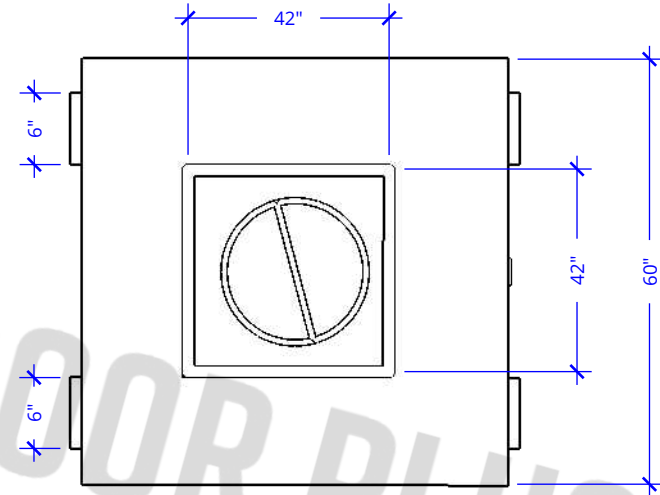

SEAL ROCK FIRE PIT - 60" x 60"

Powder Coat

ISOMETRIC VIEW

TOP VIEW

FRONT VIEW

RIGHT VIEW

60" x 60" Seal Rock Fire Pit - 14" Height - Powder Coat Metal	
SKU	OPT-SEALPC60(XXXX)
Material	Powder Coat
Finish	TBD
Gas Type	Natural Gas/Liquid Propane
BTUs	65,000
Sugg. Fire Glass	183 Lbs