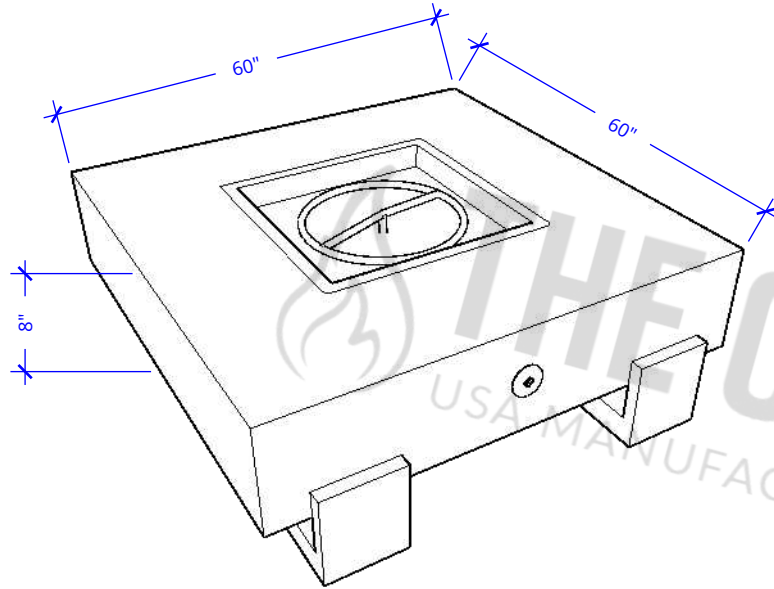

SEAL ROCK FIRE PIT - 60" x 60"

Powder Coat

ISOMETRIC VIEW

TOP VIEW

FRONT VIEW

RIGHT VIEW

60" x 60" Seal Rock Fire Pit - 14" Height - Powder Coat Metal	
SKU	OPT-SEALPC60(XXXX)
Material	Powder Coat
Finish	TBD
Gas Type	Natural Gas/Liquid Propane
BTUs	65,000
Sugg. Fire Glass	183 Lbs