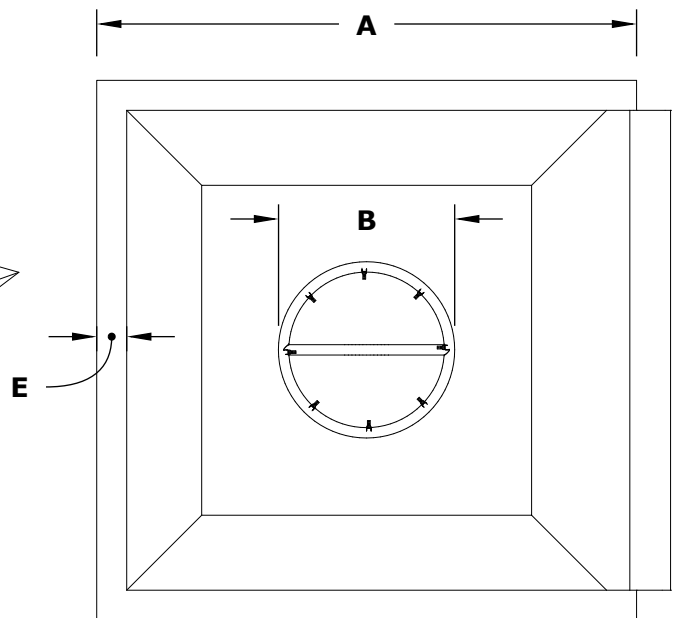

# MAYA SS FIRE WATER BOWL - WIDE GRAVITY SPILL

**ISOMETRIC VIEW**

**TOP VIEW**

**RIGHT SIDE VIEW**

**FRONT SIDE VIEW**

| SKU              | A   | B   | C   | D   | E  | F   | BTU    |
|------------------|-----|-----|-----|-----|----|-----|--------|
| OPT-MFW30GSS     | 30" | 12" | 10" | 15" | 2" | 24" | 65,000 |
| OPT-MFW36GSS     | 36" | 12" | 12" | 18" | 2" | 32" | 65,000 |
| OPT-MFW30GSSE12V | 30" | 12" | 10" | 15" | 2" | 24" | 65,000 |
| OPT-MFW36GSSE12V | 36" | 12" | 12" | 18" | 2" | 32" | 65,000 |

Fire Bowl Material: 304 Stainless Steel  
Pan Material: 304 Stainless Steel  
Burner Material: 304 Stainless Steel

**12V ELECTRONIC IGNITION**  
ANSI Z21.97-(2017) / CSA 2.41-(2017)

Includes: Bowl, Pan, Burner, Scupper, Whistle Free Hose, NG Orifice OR LP Air Mixer, Black Lava Rock.