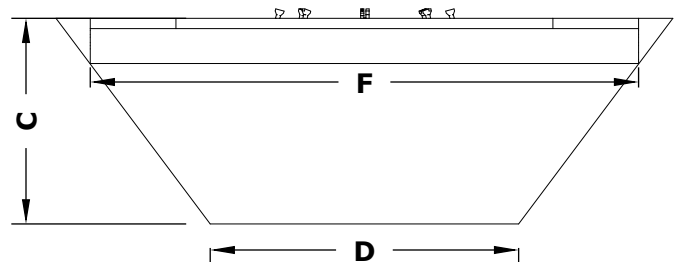

# MAYA SS FIRE WATER BOWL - WIDE GRAVITY SPILL

**ISOMETRIC VIEW**

**TOP VIEW**

**RIGHT SIDE VIEW**

**FRONT SIDE VIEW**

| SKU              | A   | B   | C   | D   | E  | F   | BTU    |
|------------------|-----|-----|-----|-----|----|-----|--------|
| OPT-MFW30GSS     | 30" | 12" | 10" | 15" | 2" | 24" | 65,000 |
| OPT-MFW36GSS     | 36" | 12" | 12" | 18" | 2" | 32" | 65,000 |
| OPT-MFW30GSSE12V | 30" | 12" | 10" | 15" | 2" | 24" | 65,000 |
| OPT-MFW36GSSE12V | 36" | 12" | 12" | 18" | 2" | 32" | 65,000 |

Fire Bowl Material: 304 Stainless Steel  
Pan Material: 304 Stainless Steel  
Burner Material: 304 Stainless Steel

**12V ELECTRONIC IGNITION**  
ANSI Z21.97-(2017) / CSA 2.41-(2017)

Includes: Bowl, Pan, Burner, Scupper, Whistle Free Hose, NG Orifice OR LP Air Mixer, Black Lava Rock.