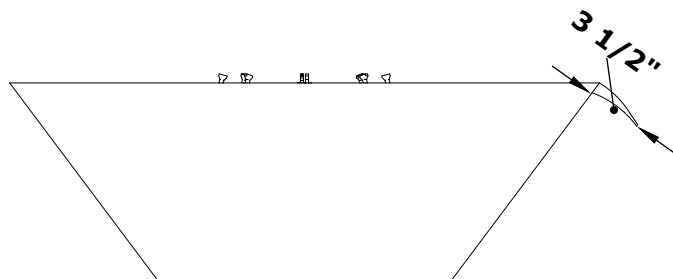

# MAYA SS FIRE WATER BOWL - WIDE GRAVITY SPILL

**ISOMETRIC VIEW**

**TOP VIEW**

**RIGHT SIDE VIEW**

**FRONT SIDE VIEW**

| SKU              | A   | B   | C   | D   | E  | F   | BTU    |
|------------------|-----|-----|-----|-----|----|-----|--------|
| OPT-MFW30GSS     | 30" | 12" | 10" | 15" | 2" | 24" | 65,000 |
| OPT-MFW36GSS     | 36" | 12" | 12" | 18" | 2" | 32" | 65,000 |
| OPT-MFW30GSSE12V | 30" | 12" | 10" | 15" | 2" | 24" | 65,000 |
| OPT-MFW36GSSE12V | 36" | 12" | 12" | 18" | 2" | 32" | 65,000 |

Fire Bowl Material: 304 Stainless Steel  
Pan Material: 304 Stainless Steel  
Burner Material: 304 Stainless Steel

**12V ELECTRONIC IGNITION**  
ANSI Z21.97-(2017) / CSA 2.41-(2017)

Includes: Bowl, Pan, Burner, Scupper, Whistle Free Hose, NG Orifice OR LP Air Mixer, Black Lava Rock.