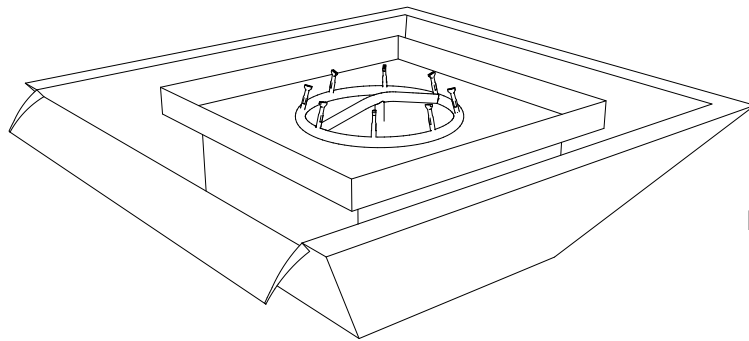

# MAYA SS FIRE WATER BOWL - WIDE GRAVITY SPILL

**ISOMETRIC VIEW**

**TOP VIEW**

**RIGHT SIDE VIEW**

**FRONT SIDE VIEW**

| SKU              | A   | B   | C   | D   | E  | F   | BTU    |
|------------------|-----|-----|-----|-----|----|-----|--------|
| OPT-MFW30GSS     | 30" | 12" | 10" | 15" | 2" | 24" | 65,000 |
| OPT-MFW36GSS     | 36" | 12" | 12" | 18" | 2" | 32" | 65,000 |
| OPT-MFW30GSSE12V | 30" | 12" | 10" | 15" | 2" | 24" | 65,000 |
| OPT-MFW36GSSE12V | 36" | 12" | 12" | 18" | 2" | 32" | 65,000 |

Fire Bowl Material: 304 Stainless Steel  
Pan Material: 304 Stainless Steel  
Burner Material: 304 Stainless Steel

**12V ELECTRONIC IGNITION**  
ANSI Z21.97-(2017) / CSA 2.41-(2017)

Includes: Bowl, Pan, Burner, Scupper, Whistle Free Hose, NG Orifice OR LP Air Mixer, Black Lava Rock.