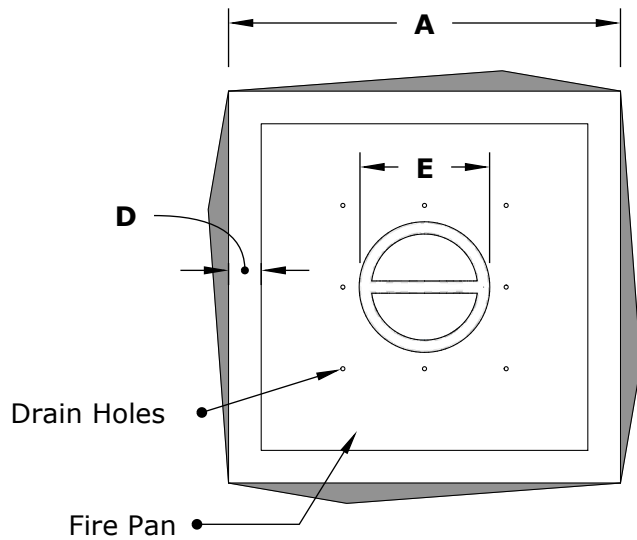

GLADIATOR FIRE BOWL- METAL POWDER COAT OPT-GLDPC(XX)-(XX)

ISOMETRIC VIEW

TOP VIEW

RIGHT SIDE VIEW

FRONT SIDE VIEW

SKU	A	B	C	D	E	BTU
OPT-24SFO(XXXX)	24"	12"	12"	2"	8" Single Ring	45,000
OPT-30SFO(XXXX)	30"	12"	12"	2"	12" Single Ring	65,000
OPT-36SFO(XXXX)	36"	12"	30"	2"	12" Single Ring	65,000

Fire Bowl Material: Metal Powder Coat
Finish: Smooth Finish
Pan Material: 304 Stainless Steel
Burner Material: 304 Stainless Steel

12V ELECTRONIC IGNITION
ANSI Z21.97-(2017) / CSA 2.41-(2017)

Includes: Pan, Burner, NG or LP orifice, Whistle Free Hose, Black Lava Rock.