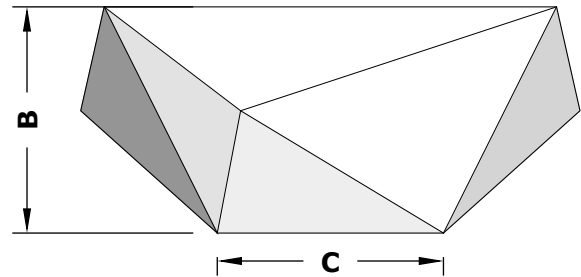

GLADIATOR FIRE BOWL- METAL POWDER COAT OPT-GLDPC(XX)-(XX)

ISOMETRIC VIEW

TOP VIEW

RIGHT SIDE VIEW

FRONT SIDE VIEW

SKU	A	B	C	D	E	BTU
OPT-24SFO(XXXX)	24"	12"	12"	2"	8" Single Ring	45,000
OPT-30SFO(XXXX)	30"	12"	12"	2"	12" Single Ring	65,000
OPT-36SFO(XXXX)	36"	12"	30"	2"	12" Single Ring	65,000