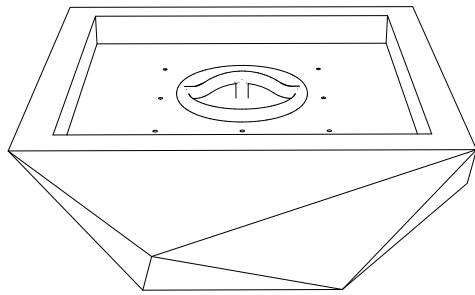

GLADIATOR FIRE BOWL- METAL POWDER COAT OPT-GLDPC(XX)-(XX)

ISOMETRIC VIEW

TOP VIEW

RIGHT SIDE VIEW

FRONT SIDE VIEW

SKU	A	B	C	D	E	BTU
OPT-24SFO(XXXX)	24"	12"	12"	2"	8" Single Ring	45,000
OPT-30SFO(XXXX)	30"	12"	12"	2"	12" Single Ring	65,000
OPT-36SFO(XXXX)	36"	12"	30"	2"	12" Single Ring	65,000

Fire Bowl Material: Metal Powder Coat
Finish: Smooth Finish
Pan Material: 304 Stainless Steel
Burner Material: 304 Stainless Steel

12V ELECTRONIC IGNITION
ANSI Z21.97-(2017) / CSA 2.41-(2017)

Includes: Pan, Burner, NG or LP orifice, Whistle Free Hose, Black Lava Rock.