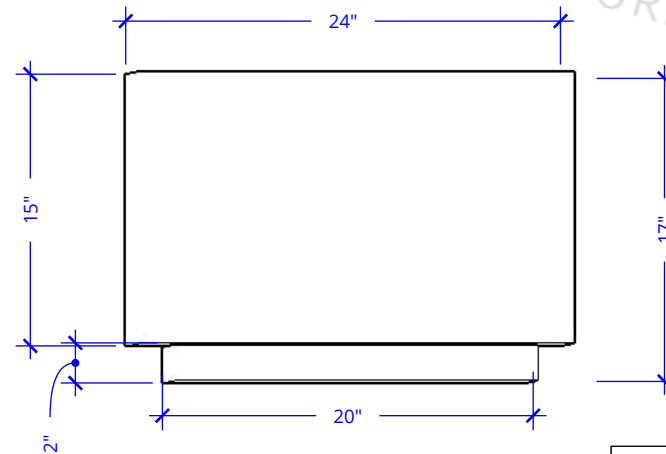

# COVE FIRE PIT - 72" x 24"

Powder Coat

72" x 24" Seal Rock Fire Pit - 17" Height - Powder Coat Metal	
SKU	OPT-COVEPC72(XXXX)
Material	Powder Coat
Finish	TBD
Gas Type	Natural Gas/Liquid Propane
BTUs	65,000
Sugg. Fire Glass	62 Lbs