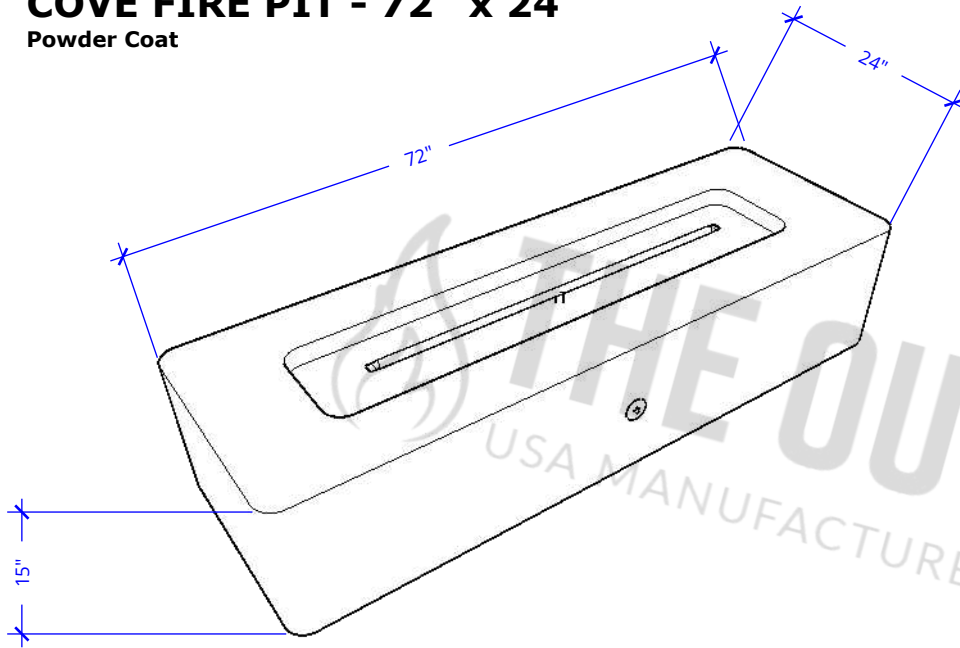

# COVE FIRE PIT - 72" x 24"

Powder Coat

72" x 24" Seal Rock Fire Pit - 17" Height - Powder Coat Metal	
SKU	OPT-COVEPC72(XXXX)
Material	Powder Coat
Finish	TBD
Gas Type	Natural Gas/Liquid Propane
BTUs	65,000
Sugg. Fire Glass	62 Lbs