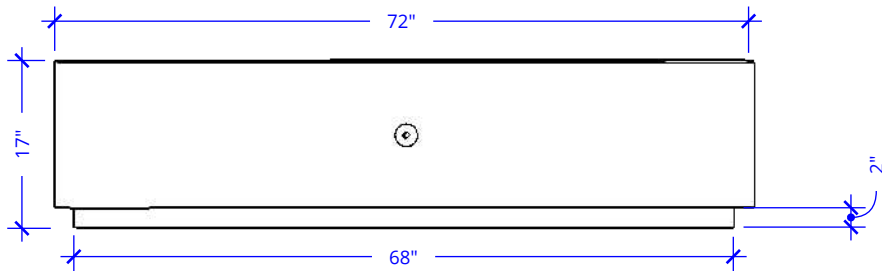

# COVE FIRE PIT - 72" x 24"

Powder Coat

72" x 24" Seal Rock Fire Pit - 17" Height - Powder Coat Metal	
SKU	OPT-COVEPC72(XXXX)
Material	Powder Coat
Finish	TBD
Gas Type	Natural Gas/Liquid Propane
BTUs	65,000
Sugg. Fire Glass	62 Lbs