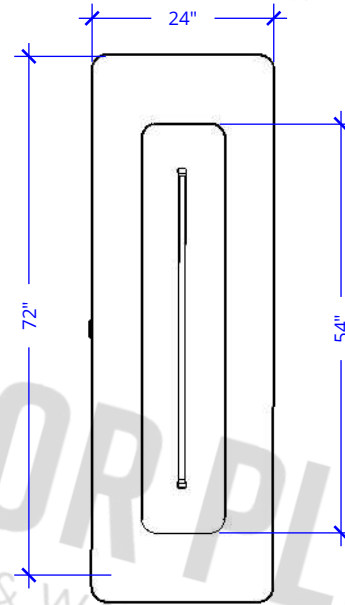

# COVE FIRE PIT - 72" x 24"

Powder Coat

72" x 24" Seal Rock Fire Pit - 17" Height - Powder Coat Metal	
SKU	OPT-COVEPC72(XXXX)
Material	Powder Coat
Finish	TBD
Gas Type	Natural Gas/Liquid Propane
BTUs	65,000
Sugg. Fire Glass	62 Lbs