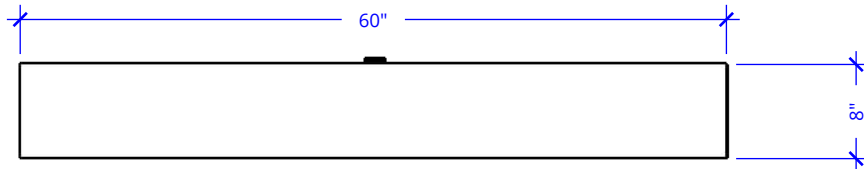

ASTORIA FIRE PIT - 60" x 24"

Powder Coat

ISOMETRIC VIEW

TOP VIEW

FRONT VIEW

RIGHT VIEW

60" x 24" Astoria Fire Pit - 8" Height - Powder Coat Metal	
SKU	OPT-ASTPC60(XXXX)
Material	Powder Coat
Finish	TBD
Gas Type	Natural Gas/Liquid Propane
BTUs	65,000
Sugg. Fire Glass	141 Lbs