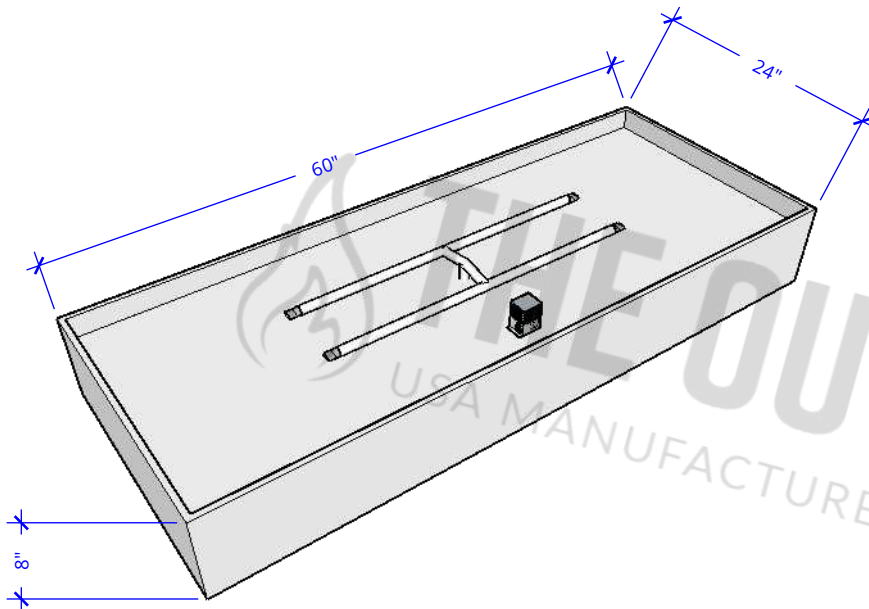

ASTORIA FIRE PIT - 60" x 24"

Powder Coat

ISOMETRIC VIEW

TOP VIEW

FRONT VIEW

RIGHT VIEW

60" x 24" Astoria Fire Pit - 8" Height - Powder Coat Metal	
SKU	OPT-ASTPC60(XXXX)
Material	Powder Coat
Finish	TBD
Gas Type	Natural Gas/Liquid Propane
BTUs	65,000
Sugg. Fire Glass	141 Lbs