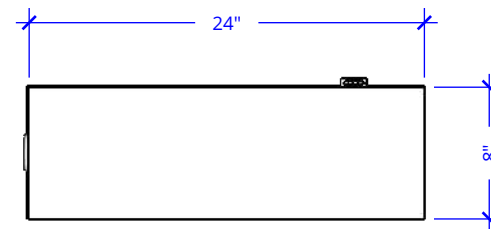

ASTORIA FIRE PIT - 60" x 24"

Powder Coat

ISOMETRIC VIEW

TOP VIEW

FRONT VIEW

RIGHT VIEW

60" x 24" Astoria Fire Pit - 8" Height - Powder Coat Metal	
SKU	OPT-ASTPC60(XXXX)
Material	Powder Coat
Finish	TBD
Gas Type	Natural Gas/Liquid Propane
BTUs	65,000
Sugg. Fire Glass	141 Lbs