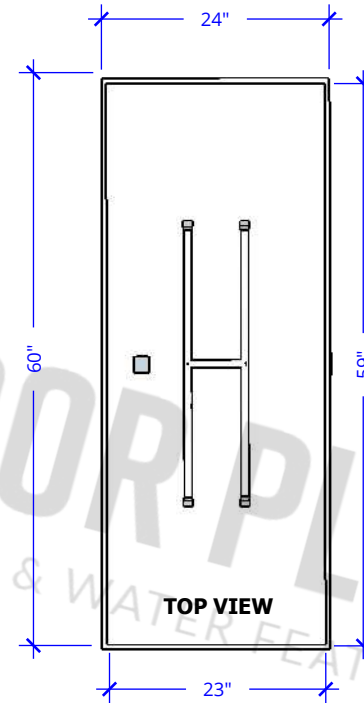

ASTORIA FIRE PIT - 60" x 24"

Powder Coat

ISOMETRIC VIEW

TOP VIEW

FRONT VIEW

RIGHT VIEW

60" x 24" Astoria Fire Pit - 8" Height - Powder Coat Metal	
SKU	OPT-ASTPC60(XXXX)
Material	Powder Coat
Finish	TBD
Gas Type	Natural Gas/Liquid Propane
BTUs	65,000
Sugg. Fire Glass	141 Lbs