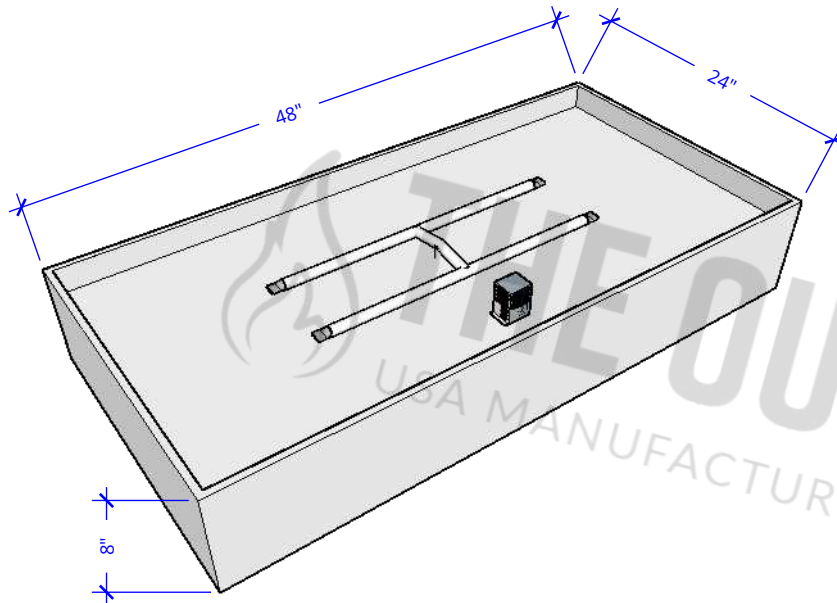

ASTORIA FIRE PIT - 48" x 24"

Powder Coat

ISOMETRIC VIEW

TOP VIEW

FRONT VIEW

RIGHT VIEW

48" x 24" Astoria Fire Pit - 8" Height - Powder Coat Metal	
SKU	OPT-ASTPC48(XXXX)
Material	Powder Coat
Finish	TBD
Gas Type	Natural Gas/Liquid Propane
BTUs	65,000
Sugg. Fire Glass	112 Lbs