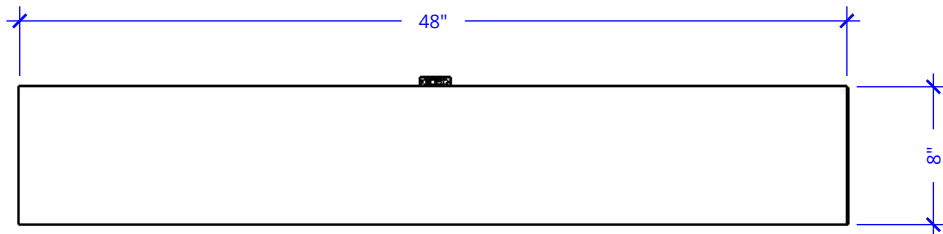

ASTORIA FIRE PIT - 48" x 24"

Powder Coat

ISOMETRIC VIEW

TOP VIEW

FRONT VIEW

RIGHT VIEW

48" x 24" Astoria Fire Pit - 8" Height - Powder Coat Metal	
SKU	OPT-ASTPC48(XXXX)
Material	Powder Coat
Finish	TBD
Gas Type	Natural Gas/Liquid Propane
BTUs	65,000
Sugg. Fire Glass	112 Lbs