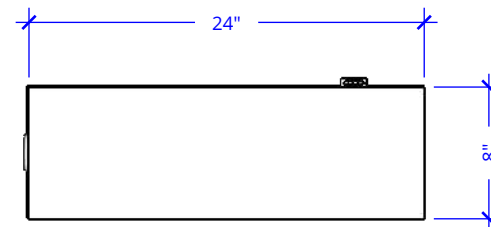

ASTORIA FIRE PIT - 48" x 24"

Powder Coat

ISOMETRIC VIEW

TOP VIEW

FRONT VIEW

RIGHT VIEW

48" x 24" Astoria Fire Pit - 8" Height - Powder Coat Metal	
SKU	OPT-ASTPC48(XXXX)
Material	Powder Coat
Finish	TBD
Gas Type	Natural Gas/Liquid Propane
BTUs	65,000
Sugg. Fire Glass	112 Lbs