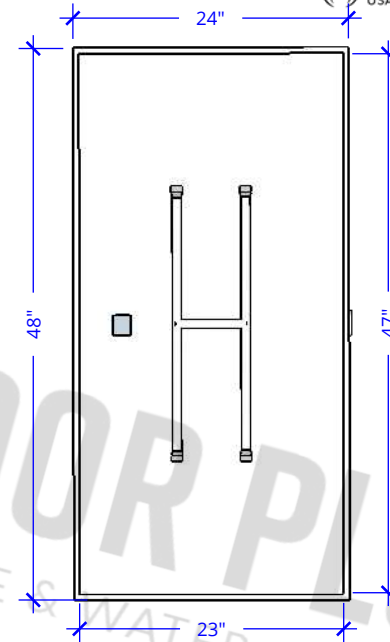

ASTORIA FIRE PIT - 48" x 24"

Powder Coat

ISOMETRIC VIEW

TOP VIEW

FRONT VIEW

RIGHT VIEW

48" x 24" Astoria Fire Pit - 8" Height - Powder Coat Metal	
SKU	OPT-ASTPC48(XXXX)
Material	Powder Coat
Finish	TBD
Gas Type	Natural Gas/Liquid Propane
BTUs	65,000
Sugg. Fire Glass	112 Lbs