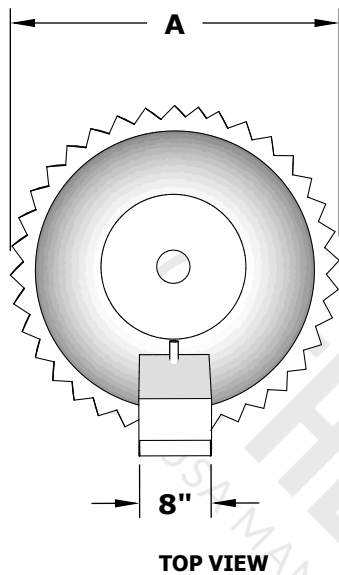

Sedona 2.0 Planter Water Bowl

GFRC Concrete

TOP VIEW

SPECIFICATION

PART NUMBER	A	B	C	D
OPT-SED228RPWB	28"	9"	14"	3"

Planter Water Unit Includes: Supper, Bowl Only

FRONT SIDE VIEW

BOTTOM VIEW

ISOMETRIC VIEW

Drawn By	Daniel M
Date Created	February 21, 2024