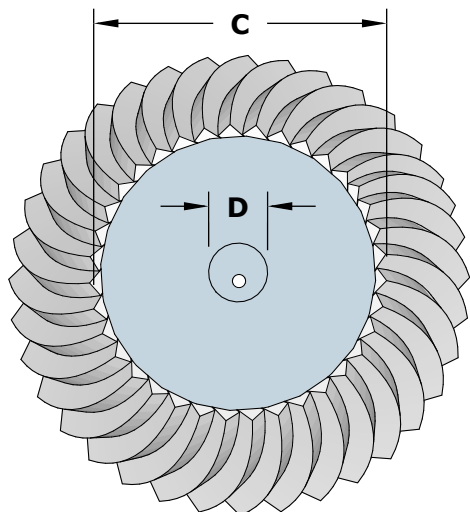

Sedona 2.0 Planter Water Bowl

GFRC Concrete

TOP VIEW

SPECIFICATION

PART NUMBER	A	B	C	D
OPT-SED228RPWB	28"	9"	14"	3"

Planter Water Unit Includes: Supper, Bowl Only

FRONT SIDE VIEW

BOTTOM VIEW

ISOMETRIC VIEW

Drawn By	Daniel M
Date Created	February 21, 2024