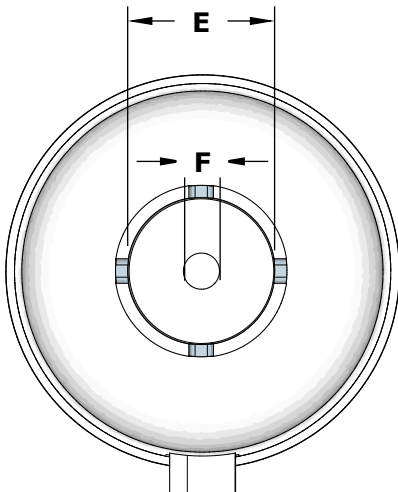

Rodeo Planter Water Bowl

GFRC

SPECIFICATION

PART NUMBER	A	B	C	D	E	F
OPT-RDOPW36	36"	34"	12"	13 1/2"	14"	3"

Planter Water Bowl Unit Includes: Scupper - Bowl Only

FRONT SIDE VIEW

BOTTOM VIEW

ISOMETRIC VIEW