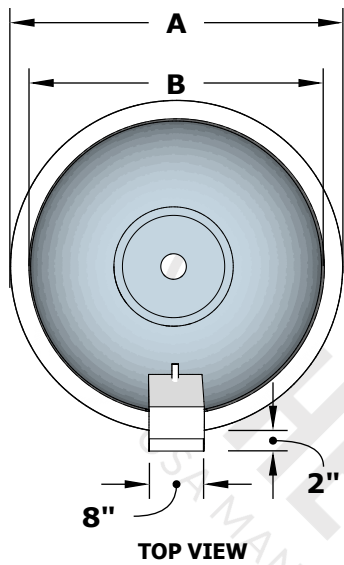

Rodeo Planter Water Bowl

GFRC

SPECIFICATION

PART NUMBER	A	B	C	D	E	F
OPT-RDOPW36	36"	34"	12"	13 1/2"	14"	3"

Planter Water Bowl Unit Includes: Scupper - Bowl Only

FRONT SIDE VIEW

BOTTOM VIEW

ISOMETRIC VIEW