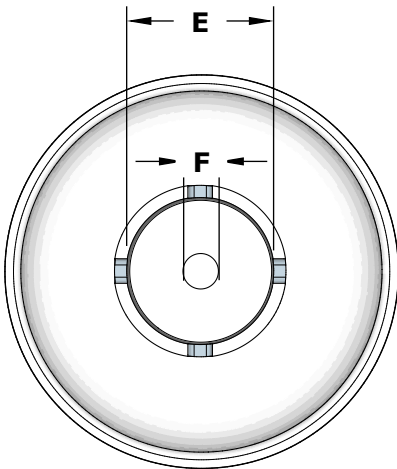

Rodeo Planter Bowl

GFRC

TOP VIEW

FRONT SIDE VIEW

BOTTOM VIEW

SPECIFICATION

PART NUMBER	A	B	C	D	E	F
OPT-RDOPO36	36"	34"	12"	13 1/2"	14"	3"

Water Bowl Unit Includes: Bowl Only

ISOMETRIC VIEW

Drawn By	Daniel M
Date Created	February 20, 2024