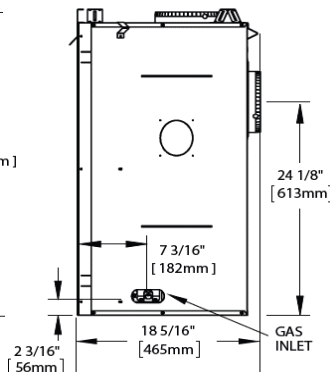

TB42NTR/TB42NTRE Direct Vent Gas Fireplaces

FEATURES

FUEL TYPE	Natural Gas
BLOWER	Optional
GAS VALVE TYPE	Millivolt or Electronic
LP COVERSION KIT	Yes
GLASS / VIEWING HEIGHT (IN)	23 11/16"
GLASS / VIEWING WIDTH (IN)	37 11/16"
TOTAL MAX (BTU) NG	22,000
WARRANTY	President Limited Lifetime
FLUE SIZE	4" x 7"
GLASS TYPE	Tempered

EXTERIOR DIMENSIONS AND WEIGHT

WIDTH	42"
DEPTH	18 5/16"
HEIGHT	34 5/8"
WEIGHT	118. lb.

Typical Venting

Front Options

HERITAGE FRONT

ZEN FRONT

WROUGHT IRON FRONT

Unit Dimensions

Front View

Right Side View

Top View