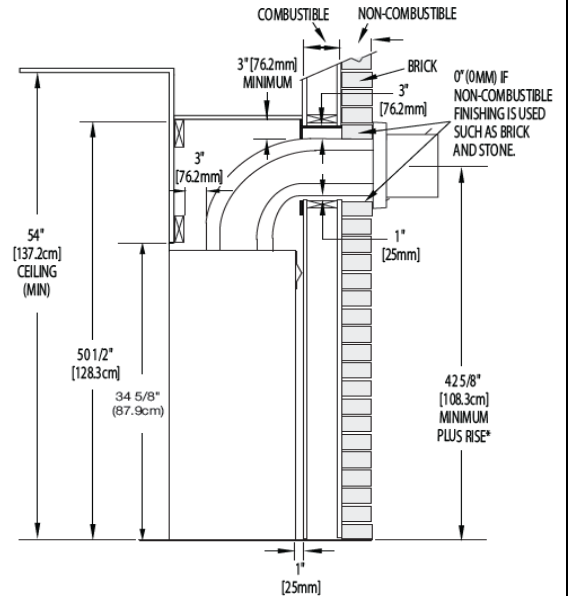

TB42NTR/TB42NTRE Direct Vent Gas Fireplaces

FEATURES

FUEL TYPE	Natural Gas
BLOWER	Optional
GAS VALVE TYPE	Millivolt or Electronic
LP COVERSION KIT	Yes
GLASS / VIEWING HEIGHT (IN)	23 11/16"
GLASS / VIEWING WIDTH (IN)	37 11/16"
TOTAL MAX (BTU) NG	22,000
WARRANTY	President Limited Lifetime
FLUE SIZE	4" x 7"
GLASS TYPE	Tempered

EXTERIOR DIMENSIONS AND WEIGHT

WIDTH	42"
DEPTH	18 5/16"
HEIGHT	34 5/8"
WEIGHT	118. lb.

Typical Venting

Front Options

HERITAGE FRONT

ZEN FRONT

WROUGHT IRON FRONT

Unit Dimensions

Front View

Right Side View

Top View