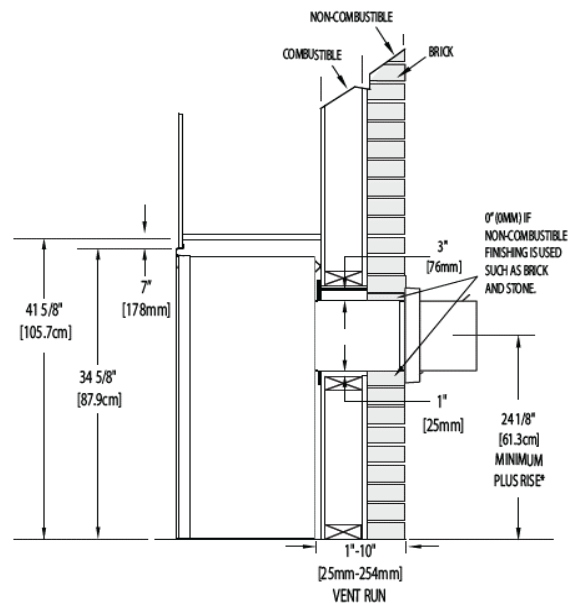

TB42NTR/TB42NTRE Direct Vent Gas Fireplaces

FEATURES

FUEL TYPE	Natural Gas
BLOWER	Optional
GAS VALVE TYPE	Millivolt or Electronic
LP COVERSION KIT	Yes
GLASS / VIEWING HEIGHT (IN)	23 11/16"
GLASS / VIEWING WIDTH (IN)	37 11/16"
TOTAL MAX (BTU) NG	22,000
WARRANTY	President Limited Lifetime
FLUE SIZE	4" x 7"
GLASS TYPE	Tempered

EXTERIOR DIMENSIONS AND WEIGHT

WIDTH	42"
DEPTH	18 5/16"
HEIGHT	34 5/8"
WEIGHT	118. lb.

Typical Venting

Front Options

HERITAGE FRONT

ZEN FRONT

WROUGHT IRON FRONT

Unit Dimensions

Front View

Right Side View

Top View