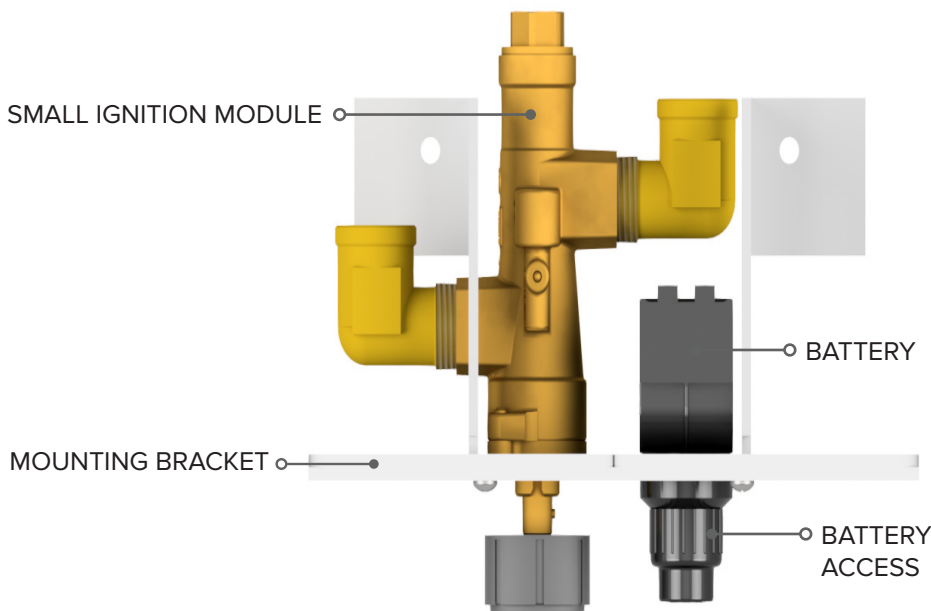

IGNITION PILOT ASSEMBLY

- **No Electricity Required - Battery Operated Push Button**
- Delivers unmatched BTU output of 240,000 BTUs compared to only 140,000 BTUs from any competitor
- \$729.00 MSRP is substantially less than any comparable ignition
- Provides superior gas line protection from water and debris when coupled with the **WATERSTOP™** fitting
- 3-year Residential and 1-year Commercial Warranty