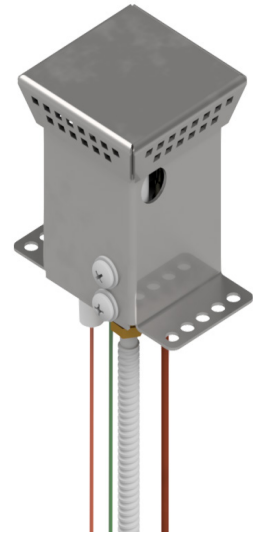

IGNITION PILOT ASSEMBLY