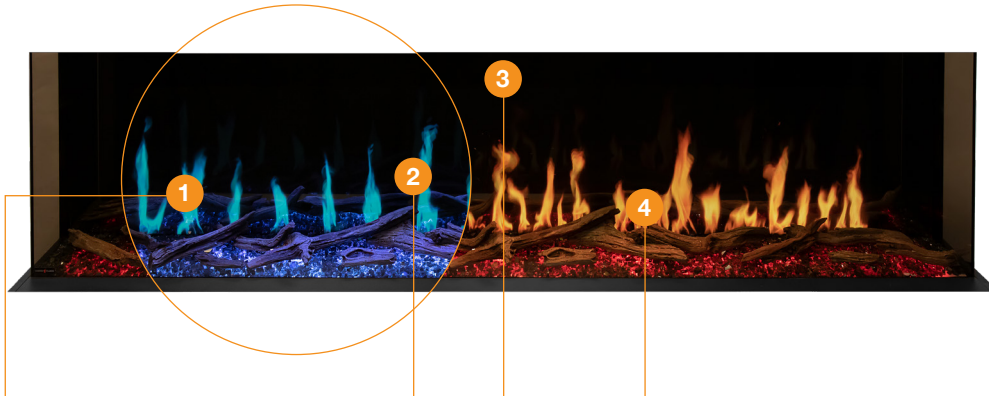

Motion design features

Available in four styles (Single Sided, Bay, Left Corner & Right Corner) in multiple sizes.