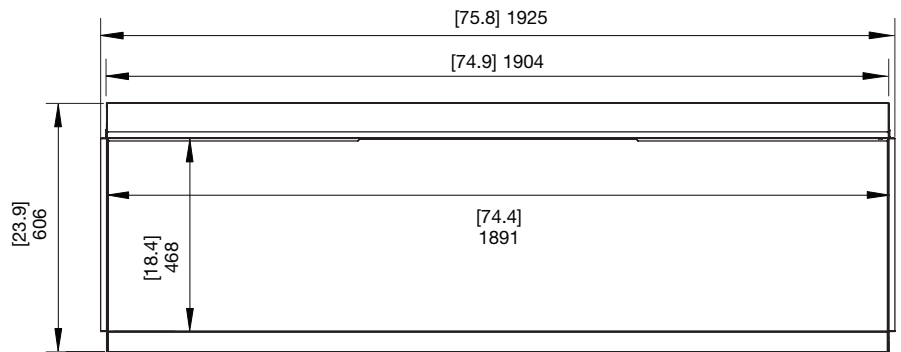

Motion 76 Specifications

Technical Specifications

Construction

Volts / Amps	LED Lamps (No heat)	High Heat (120V)	High Heat (240V)	Heats on Average (120V)	Heats on Average (240V)	Viewing Area Size	Minimum Wall Length
120V / 13A / 60Hz 240V / 13A / 60Hz	60 Watts	1,500W 5,000 BTU/h	3,000W 10,000 BTU/h	27.9m² [300 ft²]	55.8m² [600 ft²]	1891mm [74.4in]	1925mm [75.8in]

Application	Indoor
Surround Colour	Black
SKU's	US.ESF.MN.76SS, US.ESF.MN.76BY, US.ESF.MN.76LC, US.ESF.MN.76RC
Materials	Mild Steel with Satin Powder-coat, Toughened Glass
Approx. Weight	79.3kg [175lbs]
Type	Electric

Physical model dimensions should be verified against cut out dimensions BEFORE installation begins to confirm tolerances align.

FOR MORE INFORMATION PLEASE REFERENCE THE CLEARANCE & INSTALLATION MANUAL