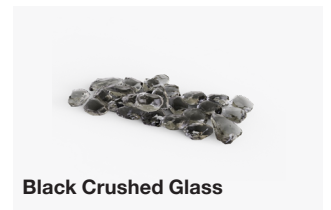

Included Accessories