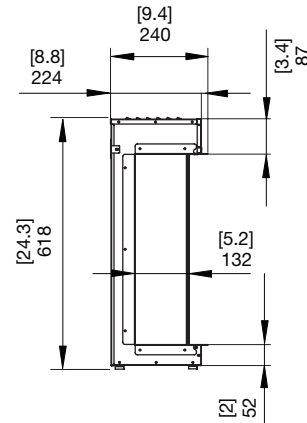

Motion 76 Specifications

Technical Specifications

Construction

Volts / Amps	LED Lamps (No heat)	High Heat (120V)	High Heat (240V)	Heats on Average (120V)	Heats on Average (240V)	Viewing Area Size	Minimum Wall Length
120V / 13A / 60Hz 240V / 13A / 60Hz	60 Watts	1,500W 5,000 BTU/h	3,000W 10,000 BTU/h	27.9m² [300 ft²]	55.8m² [600 ft²]	1891mm [74.4in]	1925mm [75.8in]

Application	Indoor
Surround Colour	Black
SKU's	US.ESF.MN.76SS, US.ESF.MN.76BY, US.ESF.MN.76LC, US.ESF.MN.76RC
Materials	Mild Steel with Satin Powder-coat, Toughened Glass
Approx. Weight	79.3kg [175lbs]
Type	Electric

Physical model dimensions should be verified against cut out dimensions BEFORE installation begins to confirm tolerances align.

FOR MORE INFORMATION PLEASE REFERENCE THE CLEARANCE & INSTALLATION MANUAL